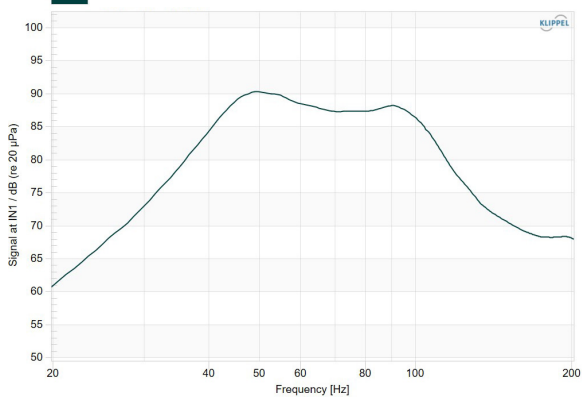

LITTORA 200 OD SUB 12

Product Sheet

The OD Sub 12 subwoofer takes The Focal sound into your outdoor spaces! Its speaker driver with 12" (30cm) Iris IP cone delivers deep and powerful bass to your OD Sat 5 system. Its integrated transformer also makes it 70/100V compatible to cover large spaces with no loss of power. In addition, this subwoofer is IP55-certified to withstand adverse weather and extreme climates, so you can keep listening all year round. Available in Dark and Light finishes, it is designed to be partially buried to blend seamlessly into any outdoor space and surroundings.

Key points

- Woofer with 12" (30cm) Iris IP cone: deep and powerful bass (400W)
- Adjustable vent height
- IP55-certified technical design (water and dust)
- Robust design
- Compatible with OD Sat 5 for a complete system
- System is perfect for pairing with OD Stone 8

Type of speaker	Outdoor subwoofer
Speaker drivers	11 ³ / ₄ " (30cm) woofer with Iris IP cone
Bandwidth	40Hz - 120Hz
Impedance	6Ω
Minimal impedance	5Ω at 55Hz
Sensitivity	90dB
Power	100W RMS - 400W Peak
Recommended amp power 8Ω	50W - 300W
Recommended RMS power 70V/100V	150W
Maximum power (70/100V)	300W (150W RMS)
Temperature tolerance	-20°/65°
IP rating	IP55
Dimensions (WxDxH)	15"x36 ¹ / ₄ "x22" (38x92x56cm)
Weight	41.89lbs (19kg)

Frequency response

Levels calculation table

Nominal sensitivity	90dB		
	1m	2m	5m
Power(8Ω)/Distance			
1W (2.83V)	90dB	84dB	76dB
20W (12.6V)	103dB	97dB	89dB
50W (20V)	107dB	101dB	93dB
100W (28.3V)	110dB	104dB	96dB